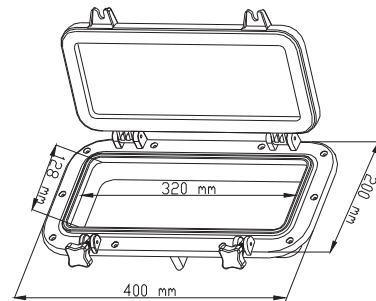

## Porthole

4mm thickness tempered glass.  
 ABS Anti-aging, Anti-ultraviolet.  
 Casted and polished 316 stainless steel accessories.  
 Easy 'click-in' construction.  
 Corrosion free synthetic fittings and durable rubber seals.

Model	Size (cm)	Color
SFPP1-01	21	white
SFPP2-01	21	black

Model	Size (cm)	Color
SFPP1-02	26	white
SFPP2-02	26	black

Model	Shape	Color
SFPP1-03	Oval shape porthole	white
SFPP2-03	Oval shape porthole	black