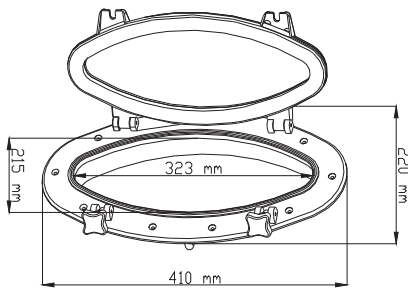

## Porthole

4mm thickness tempered glass.  
 ABS Anti-aging, Anti-ultraviolet.  
 Casted and polished 316 stainless steel accessories.  
 Easy 'click-in' construction.  
 Corrosion free synthetic fittings and durable rubber seals.

Model	Size (cm)	Color
SFPP1-01	21	white
SFPP2-01	21	black

Model	Size (cm)	Color
SFPP1-02	26	white
SFPP2-02	26	black

Model	Shape	Color
SFPP1-03	Oval shape porthole	white
SFPP2-03	Oval shape porthole	black

Model	Shape	Color
SFPP1-04	Rectangular shape porthole	white
SFPP2-04	Rectangular shape porthole	black