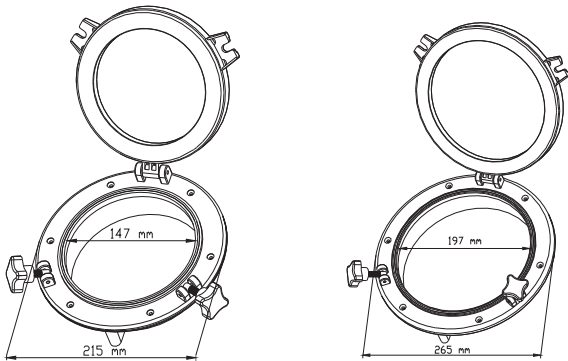

## Porthole

4mm thickness tempered glass.  
 ABS Anti-aging, Anti-ultraviolet.  
 Casted and polished 316 stainless steel accessories.  
 Easy 'click-in' construction.  
 Corrosion free synthetic fittings and durable rubber seals.

Model	Size (cm)	Color
SFPP1-01	21	white
SFPP2-01	21	black

Model	Size (cm)	Color
SFPP1-02	26	white
SFPP2-02	26	black

Model	Shape	Color
SFPP1-03	Oval shape porthole	white
SFPP2-03	Oval shape porthole	black

Model	Shape	Color
SFPP1-04	Rectangular shape porthole	white
SFPP2-04	Rectangular shape porthole	black